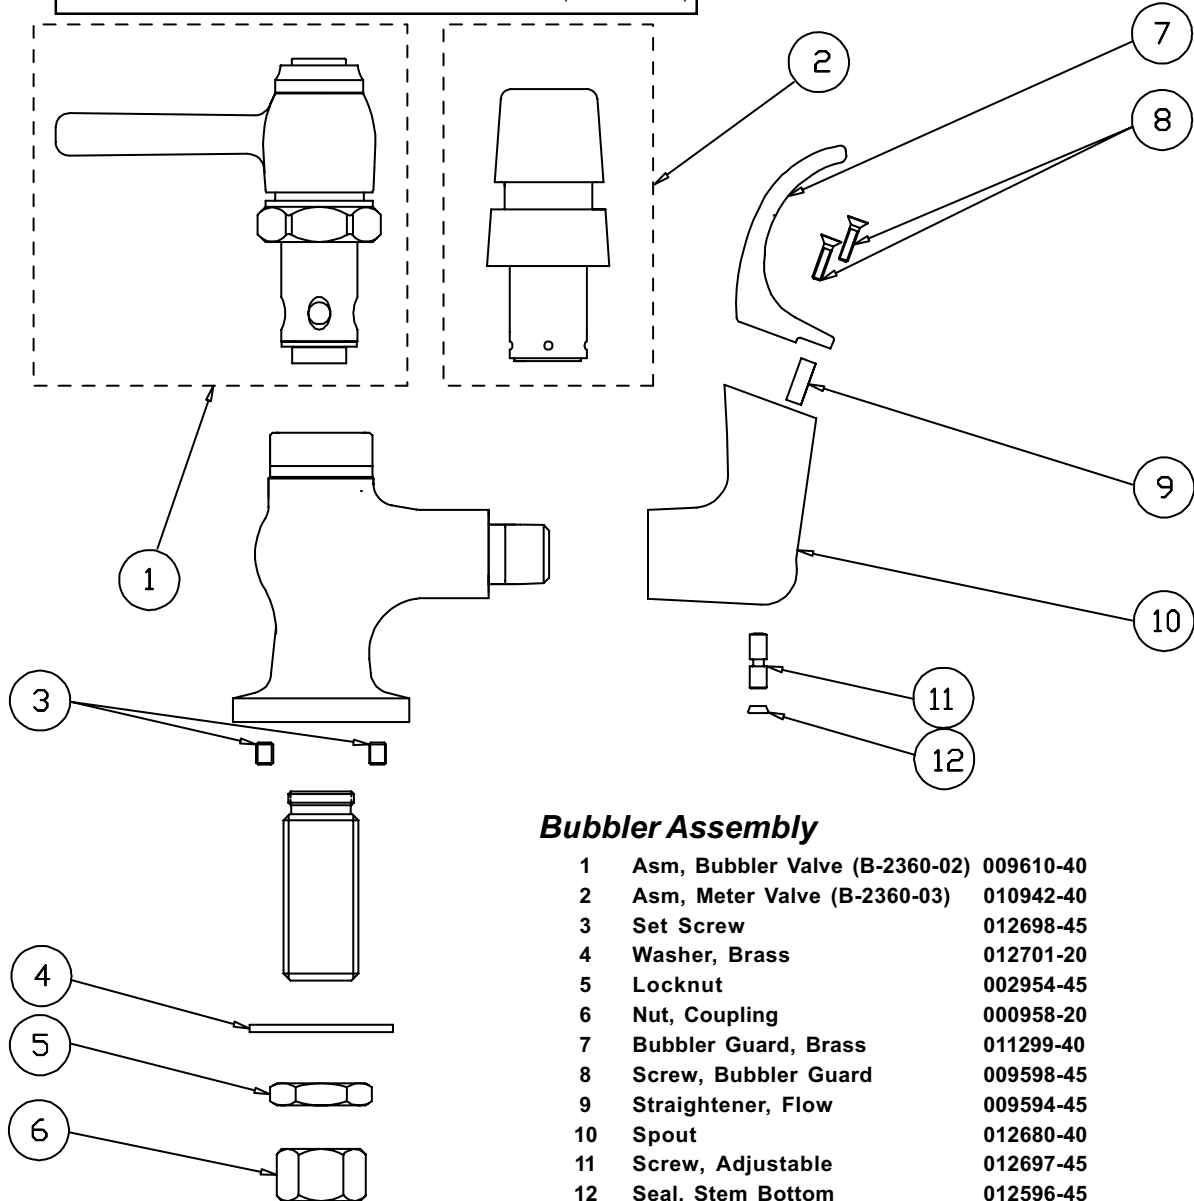

B-2360-02, B-2360-03

Model B-2360-02 includes bubbler valve (009610-40)
and Model B-2360-03 includes meter valve (010942-40)

Bubbler Assembly

| | | |
|----|--------------------------------|-----------|
| 1 | Asm, Bubbler Valve (B-2360-02) | 009610-40 |
| 2 | Asm, Meter Valve (B-2360-03) | 010942-40 |
| 3 | Set Screw | 012698-45 |
| 4 | Washer, Brass | 012701-20 |
| 5 | Locknut | 002954-45 |
| 6 | Nut, Coupling | 000958-20 |
| 7 | Bubbler Guard, Brass | 011299-40 |
| 8 | Screw, Bubbler Guard | 009598-45 |
| 9 | Straightener, Flow | 009594-45 |
| 10 | Spout | 012680-40 |
| 11 | Screw, Adjustable | 012697-45 |
| 12 | Seal, Stem Bottom | 012596-45 |